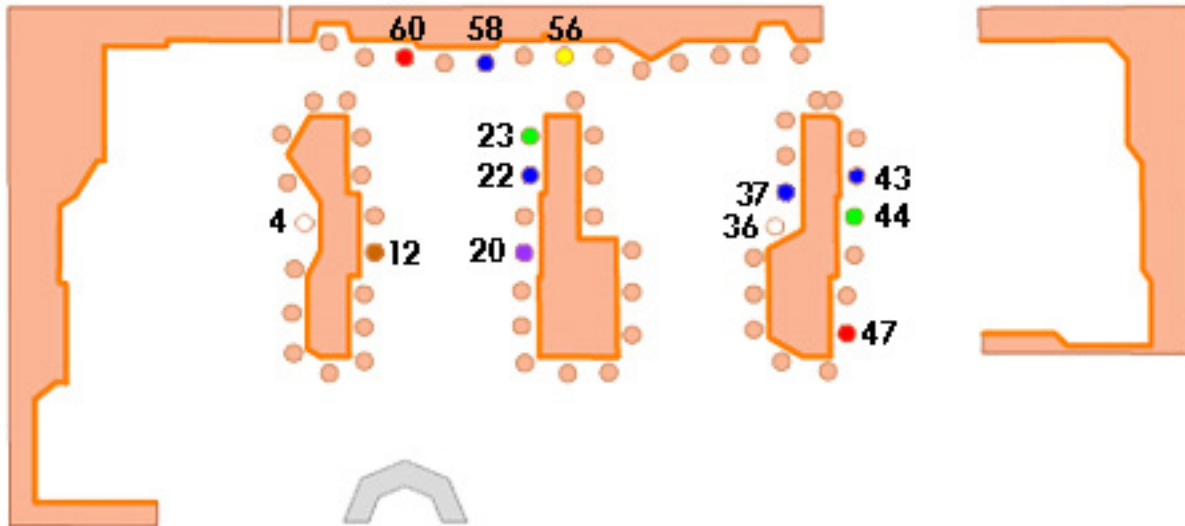

Neue Kletterrouten, Kletterhalle Marswiese

SL 4 (weiss):	5a [5+]	SL 43 (blau):	3
SL 12 (orange):	6c [8-]	SL 44 (grün):	3
SL 20 (lila):	4b [5-]	SL 47 (rot):	3
SL 22 (blau):	5c [6]	SL 56 (gelb):	5c [6]
SL 23 (grün):	7a [8]	SL 58 (blau):	6b [7]
SL 36 (weiss):	5a [5+]	SL 60 (rot):	6a [6+]
SL 37 (blau):	6a [6+]		